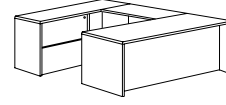

**RIGHT / LEFT LATERAL FILE
U DESK**

7139-537538
W72 D104 H30

1. Consists of:
2. -821 Desk Shell
   - -831 Box / Box / File Pedestal
   - -823 Bridge
   - -825 Credenza Shell
   - -835 Lateral File Pedestal