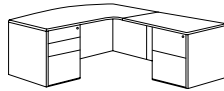

**72" EXECUTIVE DESK
WITH BOW FRONT**

7139-37
W72 D39 H30

- Consists of:
-822 Bow Top Desk Desk Shell
-831 Box / Box / File Pedestal
-832 File / File Pedestal

72" EXECUTIVE DESK

7139-36
W72 D36 H30

- Consists of:
-821 Desk Shell
-831 Box / Box / File Pedestal
-832 File / File Pedestal

ALSO AVAILABLE:
66" EXECUTIVE DESK

7139-30
W66 D30 H30

- Consists of:
-921 Desk Shell
-831 Box / Box / File Pedestal
-832 File / File Pedestal

STORAGE CREDENZA

7139-530
W72 D20 H30

- Box / box / file drawer on the left side; center two-door cabinet; file / file drawer on the right side.

RIGHT / LEFT EXECUTIVE L DESK

7139-4748
W72 D84 H30

- Consists of:
-821 Desk Shell
-831 Box / Box / File Pedestal
-824 Return
-833 File / File Pedestal

**RIGHT EXECUTIVE L
WITH BOW FRONT DESK**

7139-50B
W72 D84 H30