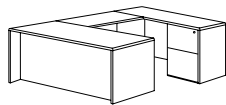

RIGHT / LEFT EXECUTIVE U DESK

7139-5758
W72 D104 H30

1. Consists of:
2. -821 Desk Shell
   - -831 Box / Box / File Pedestal
   - -823 Bridge
   - -825 Credenza Shell
   - -833 File / File Pedestal