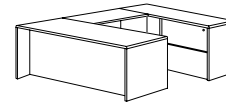

**RIGHT / LEFT LATERAL FILE
U DESK**

7139-537538
W72 D104 H30

1. Consists of:
2. -821 Desk Shell
   - -831 Box / Box / File Pedestal
   - -823 Bridge
   - -825 Credenza Shell
   - -835 Lateral File Pedestal