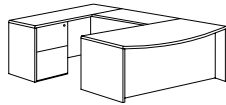

MARQUIS

VENEER COLLECTION 7139

4

**RIGHT / LEFT EXECUTIVE U
WITH BOW FRONT DESK**

7139-5758B
W72 D107 H30

1. Consists of:
2. -822 Desk Shell with Bow Front
   - -831 Box / Box / File Pedestal
   - -823 Bridge
   - -825 Credenza Shell
   - -833 File / File Pedestal