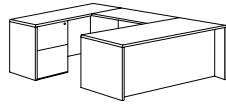

RIGHT / LEFT EXECUTIVE U DESK

7139-5758
W72 D104 H30

1. Consists of:
2. -821 Desk Shell
   - -831 Box / Box / File Pedestal
   - -823 Bridge
   - -825 Credenza Shell
   - -833 File / File Pedestal