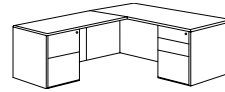

**72" EXECUTIVE DESK
WITH BOW FRONT**

7139-37
W72 D39 H30

- Consists of:
-822 Bow Top Desk Desk Shell
-831 Box / Box / File Pedestal
-832 File / File Pedestal

72" EXECUTIVE DESK

7139-36
W72 D36 H30

- Consists of:
-821 Desk Shell
-831 Box / Box / File Pedestal
-832 File / File Pedestal

ALSO AVAILABLE:
66" EXECUTIVE DESK

7139-30
W66 D30 H30

- Consists of:
-921 Desk Shell
-831 Box / Box / File Pedestal
-832 File / File Pedestal

STORAGE CREDENZA

7139-530
W72 D20 H30

- Box / box / file drawer on the left side; center two-door cabinet; file / file drawer on the right side.

RIGHT / LEFT EXECUTIVE L DESK

7139-4748
W72 D84 H30

- Consists of:
-821 Desk Shell
-831 Box / Box / File Pedestal
-824 Return
-833 File / File Pedestal

**RIGHT EXECUTIVE L
WITH BOW FRONT DESK**

7139-50B
W72 D84 H30