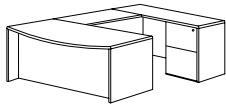

MARQUIS

VENEER COLLECTION 7139

4

**RIGHT / LEFT EXECUTIVE U
WITH BOW FRONT DESK**

7139-5758B
W72 D107 H30

1. Consists of:
2. -822 Desk Shell with Bow Front
   - -831 Box / Box / File Pedestal
   - -823 Bridge
   - -825 Credenza Shell
   - -833 File / File Pedestal