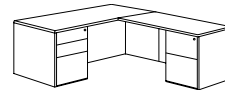

**72" EXECUTIVE DESK
WITH BOW FRONT**

7139-37
W72 D39 H30

- Consists of:
-822 Bow Top Desk Desk Shell
-831 Box / Box / File Pedestal
-832 File / File Pedestal

72" EXECUTIVE DESK

7139-36
W72 D36 H30

- Consists of:
-821 Desk Shell
-831 Box / Box / File Pedestal
-832 File / File Pedestal

ALSO AVAILABLE:
66" EXECUTIVE DESK

7139-30
W66 D30 H30

- Consists of:
-921 Desk Shell
-831 Box / Box / File Pedestal
-832 File / File Pedestal

STORAGE CREDENZA

7139-530
W72 D20 H30

- Box / box / file drawer on the left side; center two-door cabinet; file / file drawer on the right side.