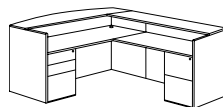

- 625 Right Peninsula Top
- 630 Peninsula Top Base
- 823 Bridge
- 825 Credenza Shell
- 833 File / File Pedestal

RIGHT / LEFT BULLET U DESK

7139-747748

W72 D104 H30

Consists of:

- 620 Bullet Top
- 630 Bullet Top Base
- 823 Bridge
- 825 Credenza Shell
- 833 File / File Pedestal