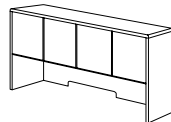

RIGHT / LEFT RECEPTION L DESK

7139-6667

W72 D72 H43

Consists of:

- -122 Reception Desk Shell
- -831 Box / Box / File Pedestal
- -124 Reception Return
- -125 Transaction Return Top
- -833 File / File Pedestal

OVERHEAD STORAGE

7139-826

W72 D14 H42