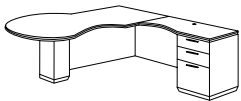

("L" Desk Continued)

FLAT PACKED RIGHT "L" DESK

7023/7024-27FP

W72 D78 H30

Consists of:

- -3017 Desk Top, Modesty Panel
- -303 Desk Left Assembled Pedestal
- -2702 Left Desk Support Pedestal
- -5791 Right Return Top, Modesty Panel
- -212 Right Return Assembled Pedestal

FLAT PACKED LEFT "L" DESK

7023/7024-28FP

W72 D78 H30

Consists of:

- -3018 Desk Top, Modesty Panel
- -302 Desk Right Assembled Pedestal
- -2802 Right Desk Support Pedestal
- -5891 Left Return Top, Modesty Panel
- -213 Left Return Assembled Pedestal

- Box / box / file per pedestal.
- Pencil tray in top box drawers.
- Knee-hole locking pedestals.
- Grommets in top corners.

RIGHT PENINSULA "L" DESK

7023/7024-45

W72 D90 H30

Consists of:

- -520 Left Peninsula Desk Top, Base, Side Support
  W72 D42 H30
- -113 Peninsula Desk Post
- -579 Right Single Pedestal Return
  W48 D24 H30

ALSO AVAILABLE:

LEFT PENINSULA "L" DESK

7023/7024-46

W72 D90 H30

Consists of:

- -530 Right Peninsula Desk Top, Base, Side Support
- -113 Peninsula Desk Post
- -589 Left Single Pedestal Return

FLAT PACKED

RIGHT PENINSULA "L" DESK

7023/7024-45FP

W72 D90 H30

Consists of:

- -520 Left Peninsula Desk Top, Base, Side Support
- -113 Peninsula Desk Post
- -5791 Right Return Top, Modesty Panel
- -212 Right Return Assembled Pedestal

FLAT PACKED

LEFT PENINSULA "L" DESK

7023/7024-46FP

W72 D90 H30

Consists of:

- -530 Right Peninsula Desk Top, Base, Side Support
- -113 Peninsula Desk Post
- -5891 Left Return Top, Modesty Panel
- -213 Left Return Assembled Pedestal

- Box / box / file in the return pedestal.
- Pencil tray in top box drawer.
- Knee-hole locking pedestal.
- Grommet in return top corner.

NOTE: Peninsula Desks require assembly.