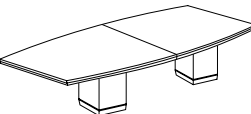

Consists of:
-004 Top
-002 Square Pedestal Bases (2)

**10' BOAT SHAPED
CONFERENCE TABLE**
7023/7024-120
W120 D48 H30