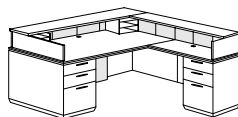

BRIDGE FEATURES:

- Grommet in modesty panel.

NOTE: Peninsula Desks require assembly.