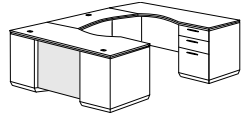

RIGHT EXECUTIVE "U" DESK

7023/7024-57

W72 D108 H30

Consists of:

- -570 Executive Left Single Pedestal Desk
  W72 D36 H30
- -571 Right Single Pedestal Credenza
  W72 D24 H30
- -59 U Bridge
  W48 D24 H30

ALSO AVAILABLE:

LEFT EXECUTIVE "U" DESK

7023/7024-58

W72 D108 H30

Consists of:

- -580 Executive Right Single Pedestal Desk
- -581 Left Single Pedestal Credenza
- -59 U Bridge

FLAT PACKED

RIGHT EXECUTIVE "U" DESK

7023/7024-57FP

W72 D108 H30

Consists of:

- -3617 Desk Top, Modesty Panel
- -363 Desk Left Assembled Pedestal
- -5702 Left Desk Support Pedestal
- -2117 Credenza Top, Modesty Panel
- -212 Credenza Right Assembled Pedestal
- -2101 Credenza Support Pedestal
- -59 U Bridge

FLAT PACKED

LEFT EXECUTIVE "U" DESK

7023/7024-58FP

W72 D108 H30

Consists of:

- -3618 Desk Top, Modesty Panel
- -362 Desk Right Assembled Pedestal
- -5802 Right Desk Support Pedestal
- -2118 Credenza Top, Modesty Panel
- -213 Credenza Left Assembled Pedestal
- -2102 Credenza Support Pedestal
- -59 U Bridge

DESK & CREDENZA FEATURES:

- Box / box / file per pedestal.
- Pencil tray in top box drawers.
- Knee-hole locking pedestals.
- Grommets in desk top corners & in credenza modesty panel.

BRIDGE FEATURES:

- Grommet in modesty panel.