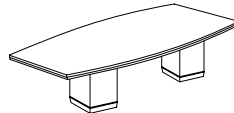

Consists of:
-011 42" Round Top
-002 Square Single Pedestal Base

**8' BOAT SHAPED
CONFERENCE TABLE**
7023/7024-96
W96 D42 H30