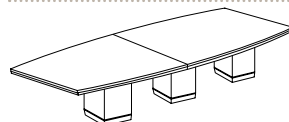

Consists of:
-005 2 Piece Top
-002 Square Pedestal Bases (2)

**12' BOAT SHAPED
CONFERENCE TABLE**
7023/7024-144
W144 D48 H30

Consists of:
-006 2 Piece Top
-002 Square Pedestal Bases (3)