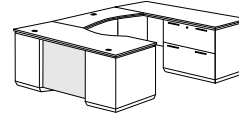

("L" Desk Continued)

FLAT PACKED RIGHT "L" DESK

7023/7024-27FP

W72 D78 H30

Consists of:

- -3017 Desk Top, Modesty Panel
- -303 Desk Left Assembled Pedestal
- -2702 Left Desk Support Pedestal
- -5791 Right Return Top, Modesty Panel
- -212 Right Return Assembled Pedestal

FLAT PACKED LEFT "L" DESK

7023/7024-28FP

W72 D78 H30

Consists of:

- -3018 Desk Top, Modesty Panel
- -302 Desk Right Assembled Pedestal
- -2802 Right Desk Support Pedestal
- -5891 Left Return Top, Modesty Panel
- -213 Left Return Assembled Pedestal

- Box / box / file per pedestal.
- Pencil tray in top box drawers.
- Knee-hole locking pedestals.
- Grommets in top corners.

RIGHT PENINSULA "L" DESK

7023/7024-45

W72 D90 H30

Consists of:

- -520 Left Peninsula Desk Top, Base, Side Support
  W72 D42 H30
- -113 Peninsula Desk Post
- -579 Right Single Pedestal Return
  W48 D24 H30

ALSO AVAILABLE:

LEFT PENINSULA "L" DESK

7023/7024-46

W72 D90 H30

Consists of:

- -530 Right Peninsula Desk Top, Base, Side Support
- -113 Peninsula Desk Post
- -589 Left Single Pedestal Return

FLAT PACKED

RIGHT PENINSULA "L" DESK

7023/7024-45FP

W72 D90 H30

Consists of:

- -520 Left Peninsula Desk Top, Base, Side Support
- -113 Peninsula Desk Post
- -5791 Right Return Top, Modesty Panel
- -212 Right Return Assembled Pedestal

FLAT PACKED

LEFT PENINSULA "L" DESK

7023/7024-46FP

W72 D90 H30

Consists of:

- -530 Right Peninsula Desk Top, Base, Side Support
- -113 Peninsula Desk Post
- -5891 Left Return Top, Modesty Panel
- -213 Left Return Assembled Pedestal

- Box / box / file in the return pedestal.
- Pencil tray in top box drawer.
- Knee-hole locking pedestal.
- Grommet in return top corner.

NOTE: Peninsula Desks require assembly.

RIGHT EXECUTIVE "U" DESK

7023/7024-57

W72 D108 H30

Consists of: