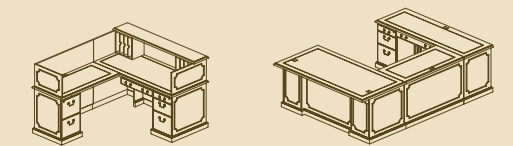

TOSCANA COMPONENTS

DESKING OPTIONS