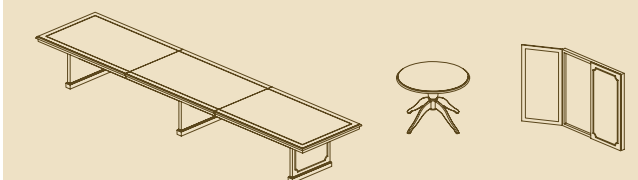

ADA RETURNS ARE NOW AVAILABLE AND MEET ALL ACCESSIBILITY REQUIREMENTS.

ALL PEDESTALS FEATURE PULL-OUT WRITING SURFACES AND CABLE CHIMNEYS TO ROUTE CORDS TO FLOOR. OPTIONAL ABOVE-SURFACE DOCUMENT ORGANIZERS KEEP ACTIVE ITEMS IN THEIR PROPER PLACE.

TOSCANA COMPONENTS

DESKING OPTIONS

STORAGE OPTIONS

CONFERENCE OPTIONS

SEE THE MAYLINE PRICE LIST FOR SIZES AND FURNITURE SPECIFICATIONS.

RECEPTION

Toscana reception stations extend a warm welcome to all guests and allow you to provide a consistent image of quality throughout your organization. While being traditional in appearance, Toscana features several technology-friendly designs. Top drawers of pedestals support laptops, center drawer fronts fold down to double as keyboard/mouse platforms, and all cords are organized and concealed using standard grommets and cable chimneys in the back of all pedestals. Traditional, classic taste never goes out of style.